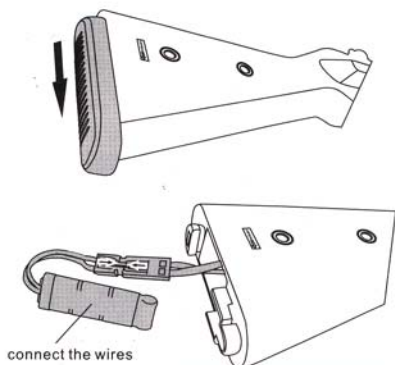

5 INSTILL BATTERIES

DAFF THE COVER DOWNWARDS
CONNECT THE POWER, INSTALL BATTERIES