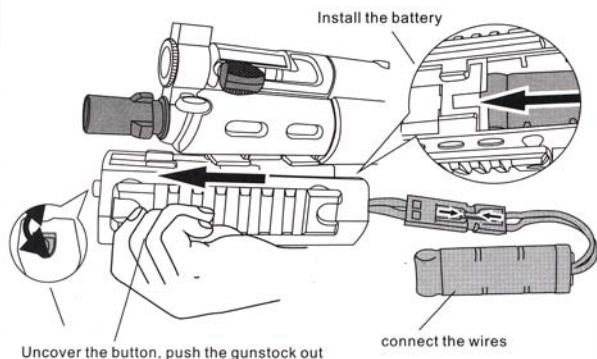

### 1 ELECTRONIC GUNSIGHT

THE SETTING INSTRUCTION OF THE ADJUSTABLE ELECTRONIC SIGHT

Turn the red point left/right

Turn the red point up/down

### 2 INSTALL GUNSIGHT

INSTALL ELECTRONIC GUNSIGHT.

### 3 ADJUST THE BB BULLET

PULL THE HANDLE TO THE TOP, ADJUST THE KNOB TO ADJUST THE HEIGHT OF THE BB BULLET.

(HOP UP)

③ Adjust the knob to adjust the height of the bb bullet

Pull the handle to the top

## 4 INSTILL BATTERIES

UNCOVER THE BUTTON, PUSH THE GUNSTOCK OUT;  
INSTALL THE BATTERY, CONNECT THE WIRES.